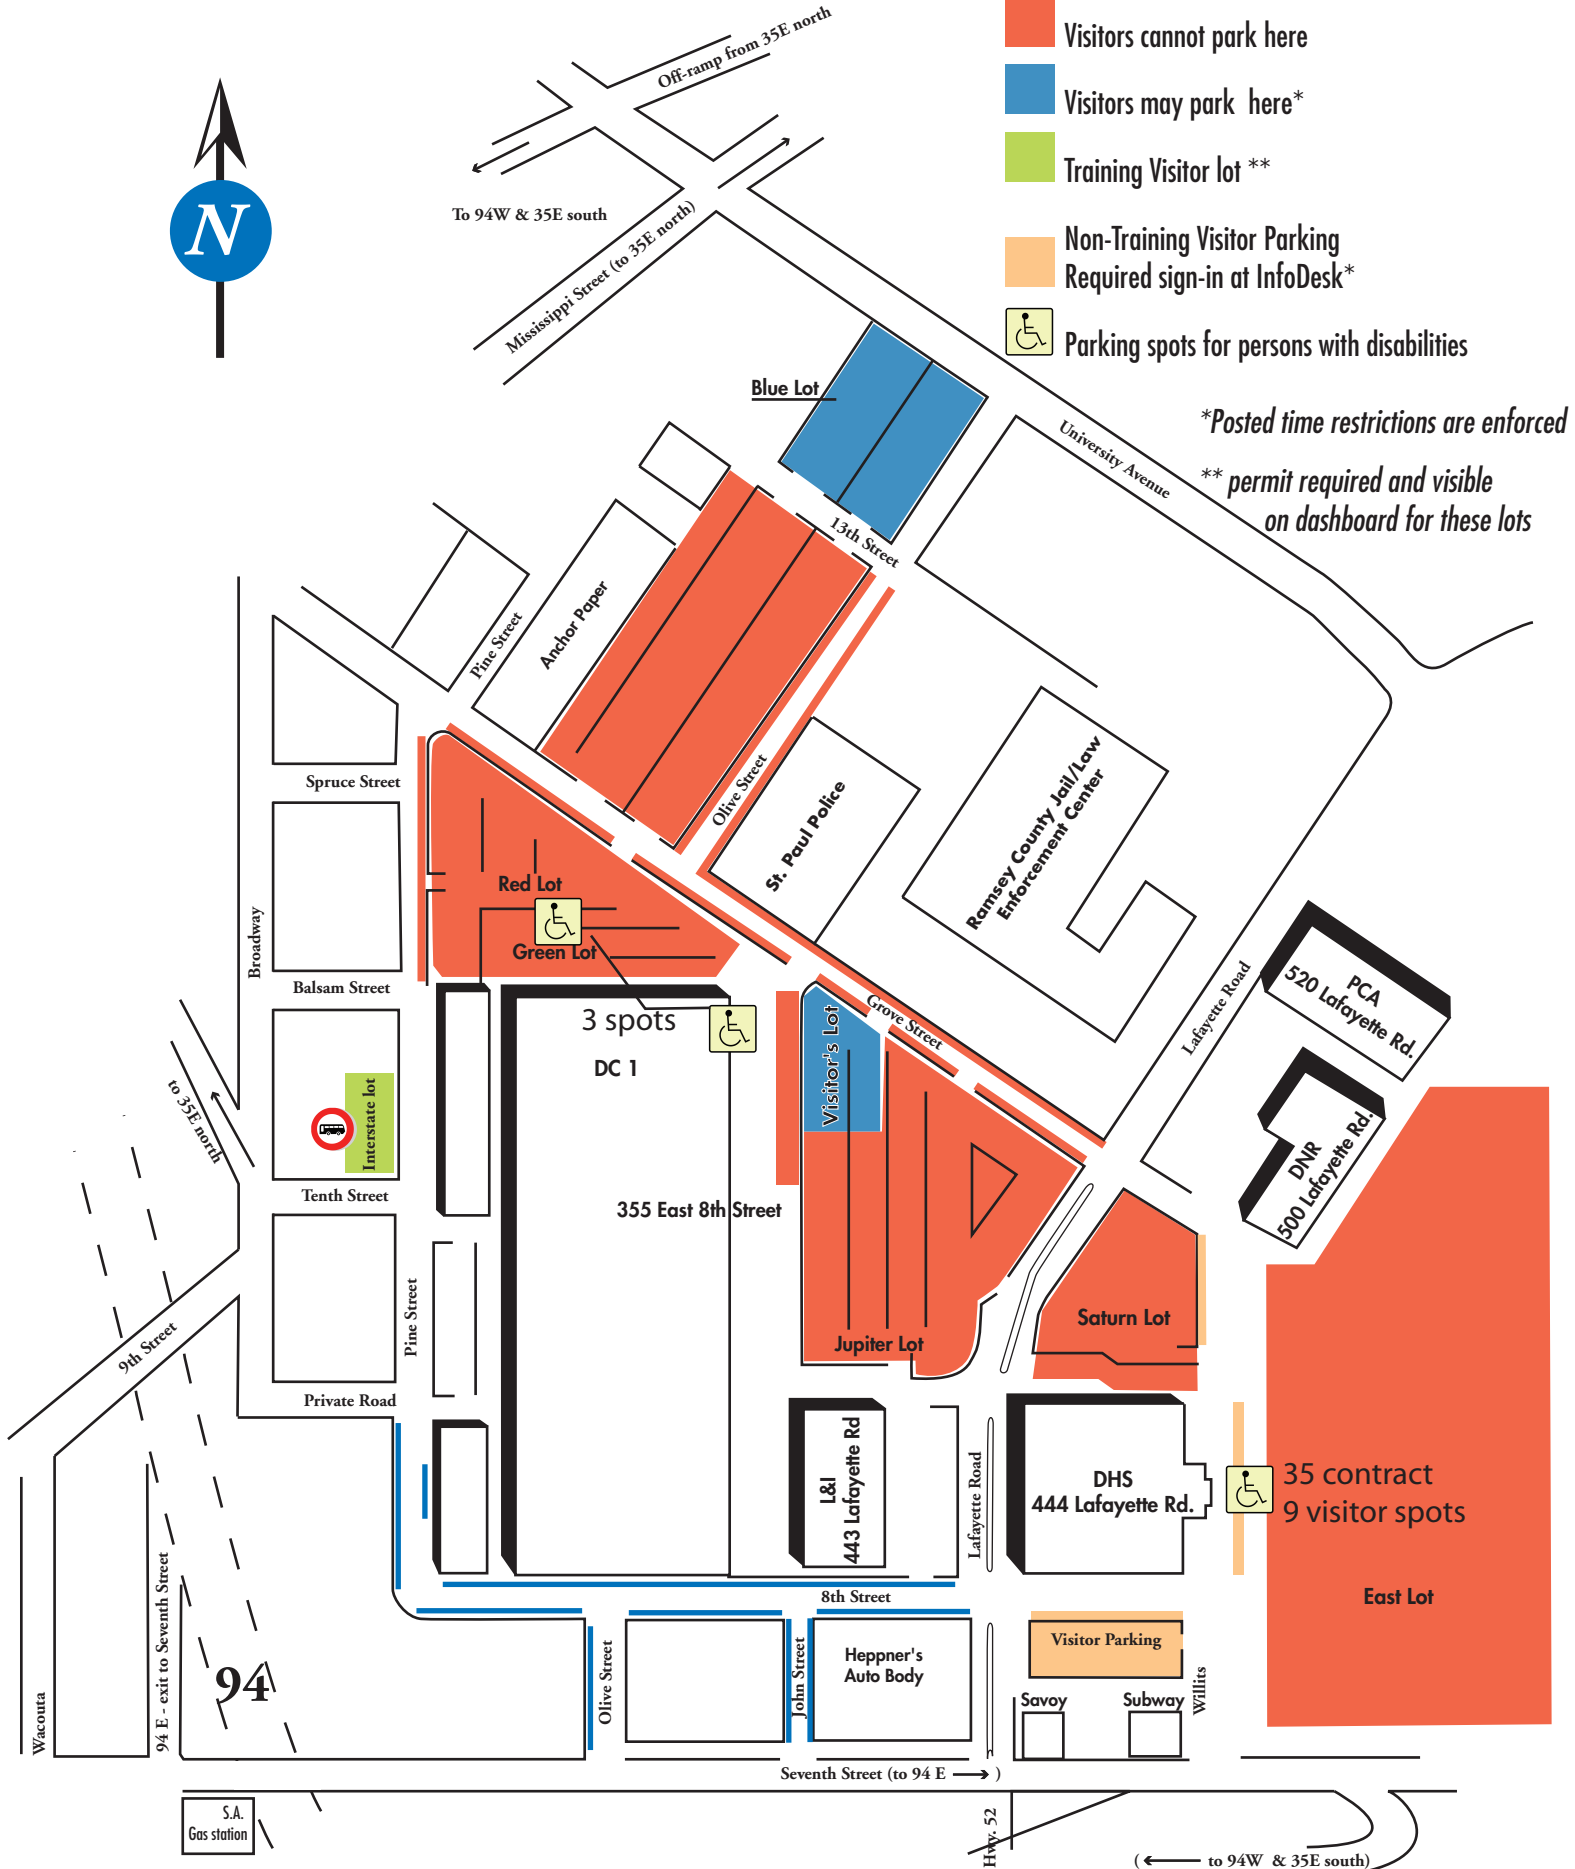

# 444 & Training Visitor Parking Locations

- Visitors cannot park here
- Visitors may park here\*
- Training Visitor lot\*\*
- Non-Training Visitor Parking  
Required sign-in at InfoDesk\*
- Parking spots for persons with disabilities

\*Posted time restrictions are enforced  
 \*\* permit required and visible on dashboard for these lots

S.A. Gas station

Hwy. 52

( ← to 94W & 35E south )